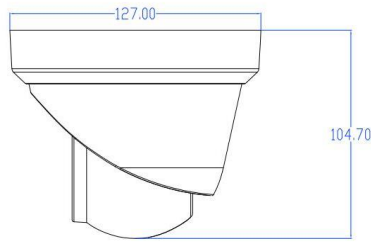

5MP PoE IR Night Vision Camera

Model: HK-UNV-D522-(A)