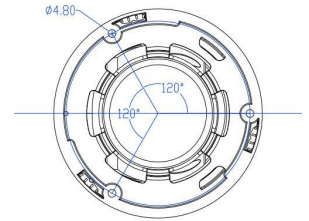

5MP PoE IR Night Vision Camera

Model: HK-UNV-D522-(A)