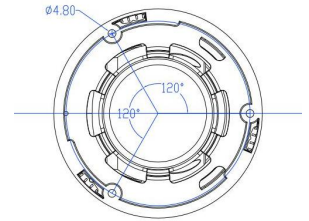

3MP PoE IR Night Vision Camera

Model: HK-UNV-D323-(A)