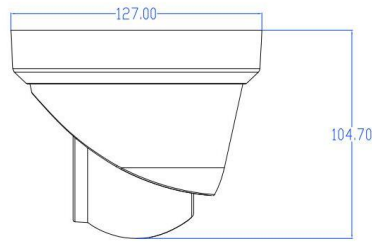

3MP PoE IR Night Vision Camera

Model: HK-UNV-D323-(A)