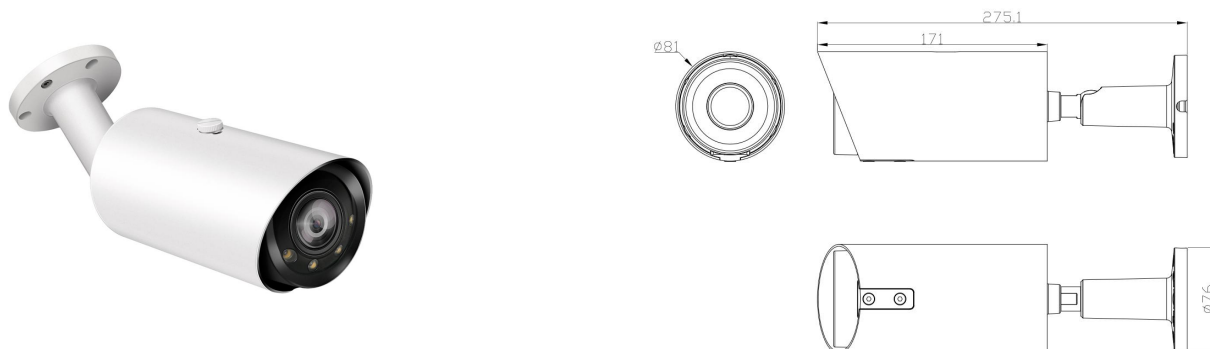

Model: HK-UNV-B862-LED-A

8MP Full Color Outdoor Bullet IP Camera

Features:

- 8MP, 1/2.7" CMOS sensor
- 8MP resolution 3840*2160@20fps Smart encoding
- H.265, H.264 Smart Encoding
- Extra-ISP technology ensures high image quality in low illumination environment
- Support image flip, ROI, Watermark
- 2D/3D-DNR, Slow Shutter, light control, White Balance, Defog
- 4PCS Soft & Warm Supplemental Light, Light distance: 30-40M
- HD 2.8mm F1.0 true starlight Lens
- Smart Human body detection

Technical Specifications:

Model	HK-UNV-B862-LED-A
Camera	
Image Sensor	1/2.7" 8MP CMOS
Effective Pixels	3840x2160
Electronic Shutter	AUTO, 1/25s ~ 1/100000s
Min. Illumination	0.01Lux@F1.2(AGC ON), 0Lux IR on
Day/Night	Auto/Color/(B/W)/Timing
White Balance	Auto/Manual
AGC/BLC/HLC	Support
DNR	2D/3D DNR
Other	Multi-lines OSD, Privacy Mask, ROI, Watermark, Low Shutter, Scenes
Encode	
Video Standard	H.264/H.265
Video Resolution	Main Stream: 20fps@3840x2160, 30fps@5MP(2880x1620)/4MP(2560x1440)/3MP(2304x1296)/1080P Sub stream: 30fps@720P/D1/640x360/CIF Third stream: 30fps@D1/(640x360)/CIF
Video Bitrates	128 Kbps~8 Mbps
Audio Standard	G.711-u/G.711-a
Leds and distance	
Leds	4PCS Soft & Warm Supplemental Light
light distance	30-40 M
Lens	
Focal length	HD 2.8mm F1.0 starlight lens
Optional Function	
Built in Microphone optional	
Network Services	
Protocol	HTTP(s)/IPv6/TCP/UDP/RTP/RTSP/FTP/SMTP/DDNS/DHCP/PPPoE/NTP, etc.
P2P	Yes
Web	IE, Firefox, Chrome, Edge, Safari, etc.
Media	CMS, Android, IOS
ONVIF	17.06 compatible
General	
Network Port	POE ,1-RJ45, 100Mbps
Power Supply	12 VDC ± 10%
Power Consumption	< 8 W
Operating Temp.	-30°C-(+60)°C, 10%-90%RH