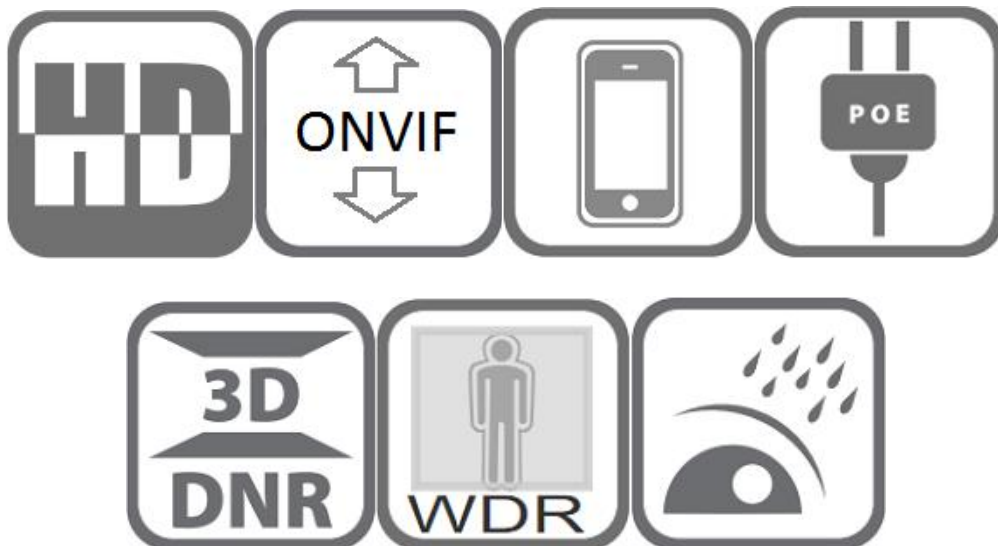

Model: HK-UNV-B862-LED-A

8MP Full Color Outdoor Bullet IP Camera

Features:

- 8MP, 1/2.7" CMOS sensor
- 8MP resolution 3840*2160@20fps Smart encoding
- H.265, H.264 Smart Encoding
- Extra-ISP technology ensures high image quality in low illumination environment
- Support image flip, ROI, Watermark
- 2D/3D-DNR, Slow Shutter, light control, White Balance, Defog
- 4PCS Soft & Warm Supplemental Light, Light distance: 30-40M
- HD 2.8mm F1.0 true starlight Lens
- Smart Human body detection

Technical Specifications:

Model	HK-UNV-B862-LED-A
Camera	
Image Sensor	1/2.7" 8MP CMOS
Effective Pixels	3840x2160
Electronic Shutter	AUTO, 1/25s ~ 1/100000s
Min. Illumination	0.01Lux@F1.2(AGC ON), 0Lux IR on
Day/Night	Auto/Color/(B/W)/Timing
White Balance	Auto/Manual
AGC/BLC/HLC	Support
DNR	2D/3D DNR
Other	Multi-lines OSD, Privacy Mask, ROI, Watermark, Low Shutter, Scenes
Encode	
Video Standard	H.264/H.265
Video Resolution	Main Stream: 20fps@3840x2160, 30fps@5MP(2880x1620)/4MP(2560x1440)/3MP(2304x1296)/1080P Sub stream: 30fps@720P/D1/640x360/CIF Third stream: 30fps@D1/(640x360)/CIF
Video Bitrates	128 Kbps~8 Mbps
Audio Standard	G.711-u/G.711-a
Leds and distance	
Leds	4PCS Soft & Warm Supplemental Light
light distance	30-40 M
Lens	
Focal length	HD 2.8mm F1.0 starlight lens
Optional Function	
Built in Microphone optional	
Network Services	
Protocol	HTTP(s)/IPv6/TCP/UDP/RTP/RTSP/FTP/SMTP/DDNS/DHCP/PPPoE/NTP, etc.
P2P	Yes
Web	IE, Firefox, Chrome, Edge, Safari, etc.
Media	CMS, Android, IOS
ONVIF	17.06 compatible
General	
Network Port	POE ,1-RJ45, 100Mbps
Power Supply	12 VDC ± 10%
Power Consumption	< 8 W
Operating Temp.	-30°C-(+60)°C, 10%-90%RH