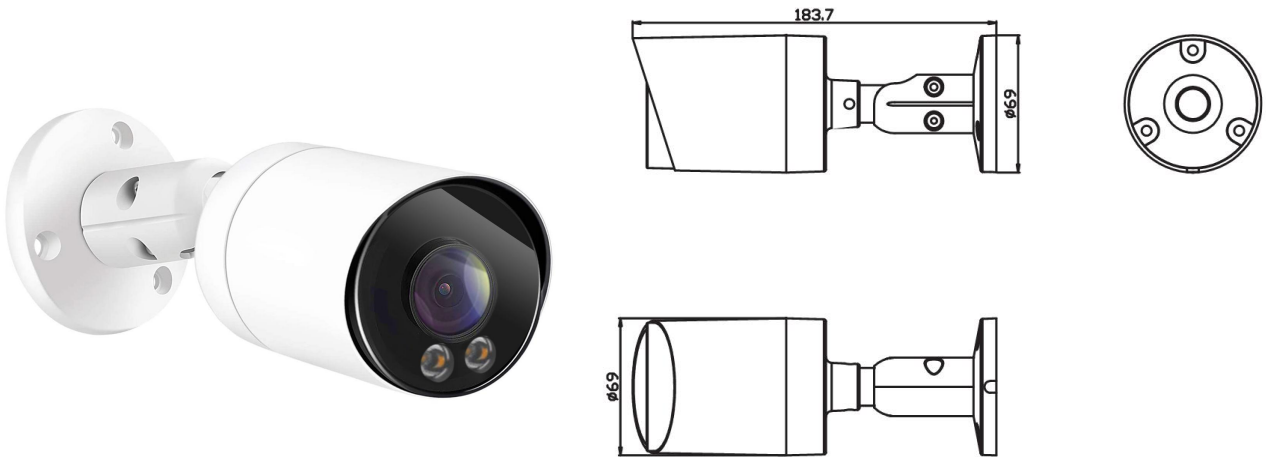

Model: HK-UNV-B842-LED-A

8MP Full Color Outdoor Mini Bullet IP Camera

Features:

- 8MP, 1/2.7" CMOS sensor
- 8MP resolution 3840*2160@20fps Smart encoding
- H.265, H.264 Smart Encoding
- Extra-ISP technology ensures high image quality in low illumination environment
- Support image flip, ROI, Watermark
- 2D/3D-DNR, Slow Shutter, light control, White Balance, Defog
- 2PCS Soft & Warm Supplemental Light, Light distance 25-30M
- HD 2.8mm F1.0 lens
- Smart Human body detection

Technical Specifications:

| | |
|------------------------------|---|
| Model | HK-UNV-B842-LED-A |
| Camera | |
| Image Sensor | 1/2.7" 8MP CMOS |
| Effective Pixels | 3840x2160 |
| Electronic Shutter | AUTO, 1/25s ~ 1/100000s |
| Min. Illumination | 0.01Lux@F1.2(AGC ON), 0Lux IR on |
| Day/Night | Auto/Color/(B/W)/Timing |
| White Balance | Auto/Manual |
| AGC/BLC/HLC | Support |
| DNR | 2D/3D DNR |
| Other | Multi-lines OSD, Privacy Mask, ROI, Watermark, Low Shutter, Scenes |
| Encode | |
| Video Standard | H.264/H.265 |
| Video Resolution | Main Stream: 20fps@8MP(3840x2160), 30fps@5MP(2880x1620)/4MP(2560x1440)/3MP(2304x1296)/1080P Sub stream: 30fps@720P/D1/640x360/CIF Third stream: 30fps@D1/(640x360)/CIF |
| Video Bitrates | 128 Kbps~8 Mbps |
| Audio Standard | G.711-u/G.711-a |
| Leds and distance | |
| Leds | 2PCS Soft & Warm Supplemental Light |
| light distance | 25-30 M |
| Lens | |
| Focal length | HD 2.8mm F1.0 true starlight lens |
| Optional Function | |
| Built in Microphone optional | |
| Network Services | |
| Protocol | HTTP(s)/IPv6/TCP/UDP/RTP/RTSP/FTP/SMTP/DDNS/DHCP/PPPoE/NTP, etc. |
| P2P | Yes |
| Web | IE, Firefox, Chrome, Edge, Safari, etc. |
| Media | CMS, Android, IOS |
| ONVIF | 17.06 compatible |
| General | |
| Network Port | POE ,1-RJ45, 100Mbps |
| Power Supply | 12 VDC ± 10% |
| Power Consumption | < 5 W |
| Operating Temp. | -30°C-(+60)°C, 10%-90%RH |