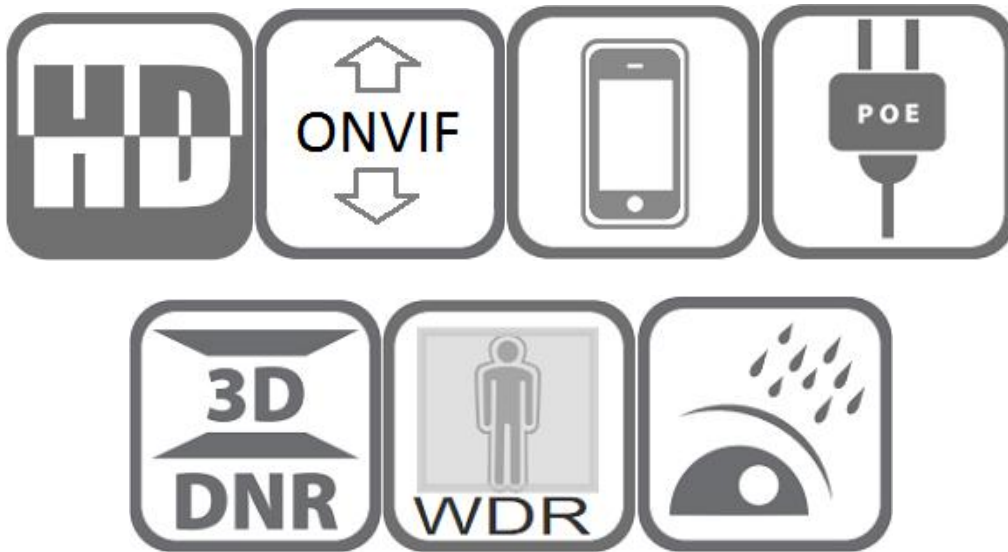

Model: HK-UNV-B842-LED-A

8MP Full Color Outdoor Mini Bullet IP Camera

Features:

- 8MP, 1/2.7" CMOS sensor
- 8MP resolution 3840*2160@20fps Smart encoding
- H.265, H.264 Smart Encoding
- Extra-ISP technology ensures high image quality in low illumination environment
- Support image flip, ROI, Watermark
- 2D/3D-DNR, Slow Shutter, light control, White Balance, Defog
- 2PCS Soft & Warm Supplemental Light, Light distance 25-30M
- HD 2.8mm F1.0 lens
- Smart Human body detection

Technical Specifications:

| | |
|------------------------------|---|
| Model | HK-UNV-B842-LED-A |
| Camera | |
| Image Sensor | 1/2.7" 8MP CMOS |
| Effective Pixels | 3840x2160 |
| Electronic Shutter | AUTO, 1/25s ~ 1/100000s |
| Min. Illumination | 0.01Lux@F1.2(AGC ON), 0Lux IR on |
| Day/Night | Auto/Color/(B/W)/Timing |
| White Balance | Auto/Manual |
| AGC/BLC/HLC | Support |
| DNR | 2D/3D DNR |
| Other | Multi-lines OSD, Privacy Mask, ROI, Watermark, Low Shutter, Scenes |
| Encode | |
| Video Standard | H.264/H.265 |
| Video Resolution | Main Stream: 20fps@8MP(3840x2160), 30fps@5MP(2880x1620)/4MP(2560x1440)/3MP(2304x1296)/1080P Sub stream: 30fps@720P/D1/640x360/CIF Third stream: 30fps@D1/(640x360)/CIF |
| Video Bitrates | 128 Kbps~8 Mbps |
| Audio Standard | G.711-u/G.711-a |
| Leds and distance | |
| Leds | 2PCS Soft & Warm Supplemental Light |
| light distance | 25-30 M |
| Lens | |
| Focal length | HD 2.8mm F1.0 true starlight lens |
| Optional Function | |
| Built in Microphone optional | |
| Network Services | |
| Protocol | HTTP(s)/IPv6/TCP/UDP/RTP/RTSP/FTP/SMTP/DDNS/DHCP/PPPoE/NTP, etc. |
| P2P | Yes |
| Web | IE, Firefox, Chrome, Edge, Safari, etc. |
| Media | CMS, Android, IOS |
| ONVIF | 17.06 compatible |
| General | |
| Network Port | POE ,1-RJ45, 100Mbps |
| Power Supply | 12 VDC ± 10% |
| Power Consumption | < 5 W |
| Operating Temp. | -30°C-(+60)°C, 10%-90%RH |