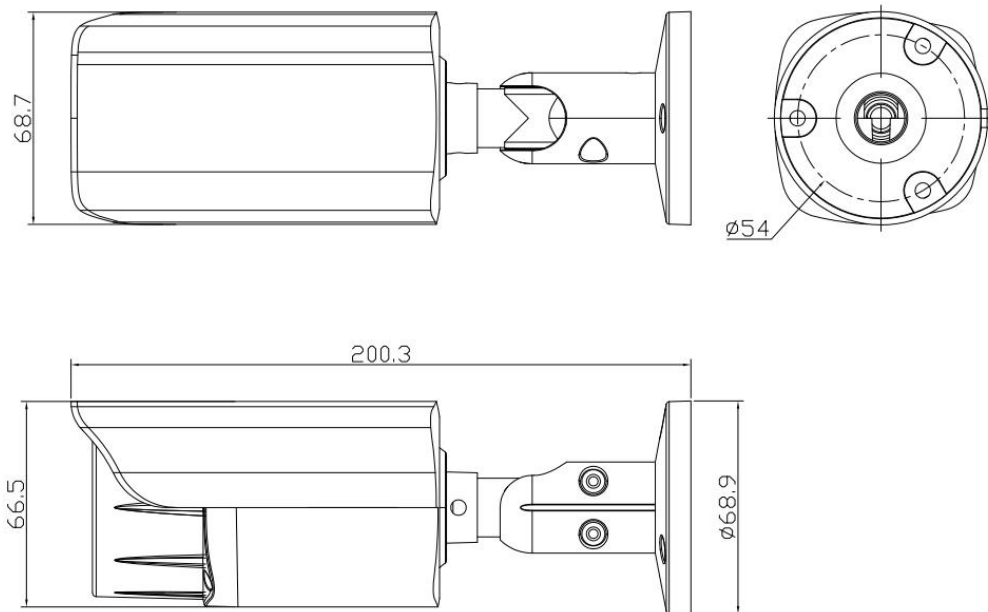

Model: HK-UNV-B832-LED-A

8MP Full Color Outdoor Mini Bullet IP Camera two way audio+SD slot

Features:

- 8MP, 1/2.7" CMOS sensor
- 8MP resolution 3840*2160@20fps Smart encoding
- H.265, H.264 Smart Encoding
- Extra-ISP technology ensures high image quality in low illumination environment
- Support image flip, ROI, Watermark
- 2D/3D-DNR, Slow Shutter, light control, White Balance, Defog
- 2PCS Soft & Warm Supplemental Light, Light distance 25-30M
- HD 2.8mm F1.0 lens
- Smart Human body detection
- Two way audio, SD slot
- IP 66 waterproof

Technical Specifications:

Model	HK-UNV-B832-LED-A
Camera	
Image Sensor	1/2.7" 8MP CMOS
Effective Pixels	3840x2160
Electronic Shutter	AUTO, 1/25s ~ 1/100000s
Min. Illumination	0.01Lux@F1.2(AGC ON), 0Lux IR on
Day/Night	Auto/Color/(B/W)/Timing
White Balance	Auto/Manual
AGC/BLC/HLC	Support
DNR	2D/3D DNR
Other	Multi-lines OSD, Privacy Mask, ROI, Watermark, Low Shutter, Scenes
Encode	
Video Standard	H.264/H.265
Video Resolution	Main Stream: 20fps@3840x2160, 30fps@5MP(2880x1620)/4MP(2560x1440)/3MP(2304x1296)/1080P Sub stream: 30fps@720P/D1/640x360/CIF Third stream: 30fps@D1/(640x360)/CIF
Video Bitrates	128 Kbps~8 Mbps
Audio Standard	G.711-u/G.711-a
Leds and distance	
Leds	2PCS Soft & Warm Supplemental Light
light distance	25-30 M
Lens	
Focal length	HD 2.8mm F1.0 true starlight lens
Network Services	
Protocol	HTTP(s)/IPv6/TCP/UDP/RTP/RTSP/FTP/SMTP/DDNS/DHCP/PPPoE/NTP, etc.
P2P	Yes
Web	IE, Firefox, Chrome, Edge, Safari, etc.
Media	CMS, Android, IOS
ONVIF	17.06 compatible
General	
Network Port	POE ,1-RJ45, 100Mbps
Power Supply	12 VDC ± 10%
Power Consumption	< 8 W
Operating Temp.	-30°C-(+60)°C, 10%-90%RH