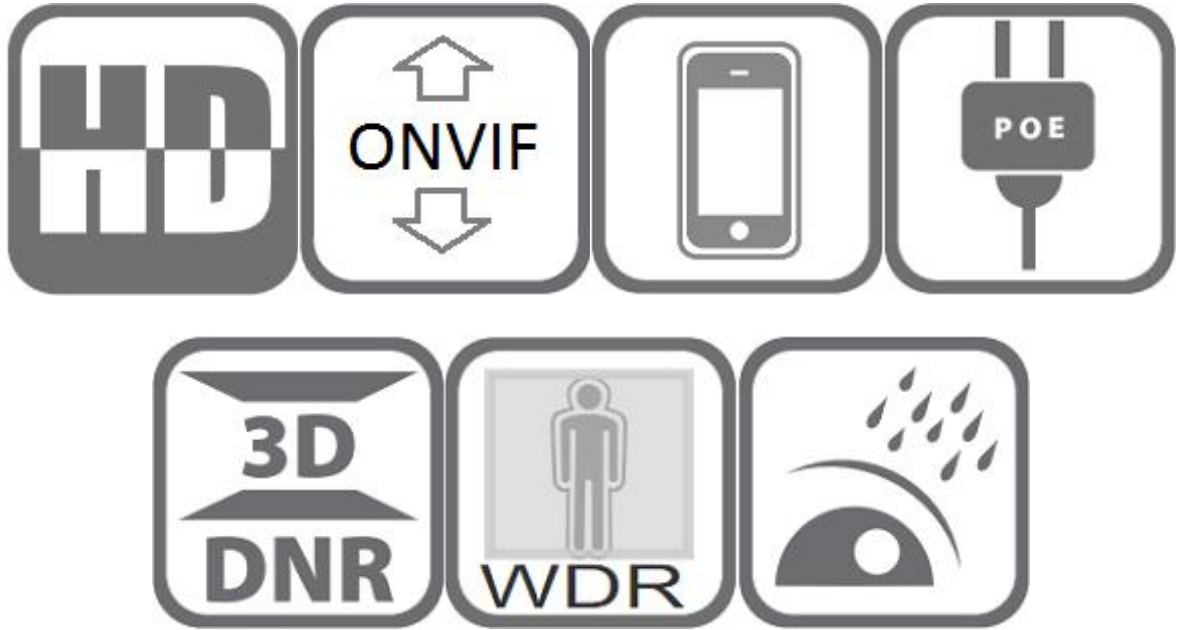

Model: HK-UNV-B832-LED-A

8MP Full Color Outdoor Mini Bullet IP Camera two way audio+SD slot

Features:

- 8MP, 1/2.7" CMOS sensor
- 8MP resolution 3840*2160@20fps Smart encoding
- H.265, H.264 Smart Encoding
- Extra-ISP technology ensures high image quality in low illumination environment
- Support image flip, ROI, Watermark
- 2D/3D-DNR, Slow Shutter, light control, White Balance, Defog
- 2PCS Soft & Warm Supplemental Light, Light distance 25-30M
- HD 2.8mm F1.0 lens
- Smart Human body detection
- Two way audio, SD slot
- IP 66 waterproof

Technical Specifications:

Model	HK-UNV-B832-LED-A
Camera	
Image Sensor	1/2.7" 8MP CMOS
Effective Pixels	3840x2160
Electronic Shutter	AUTO, 1/25s ~ 1/100000s
Min. Illumination	0.01Lux@F1.2(AGC ON), 0Lux IR on
Day/Night	Auto/Color/(B/W)/Timing
White Balance	Auto/Manual
AGC/BLC/HLC	Support
DNR	2D/3D DNR
Other	Multi-lines OSD, Privacy Mask, ROI, Watermark, Low Shutter, Scenes
Encode	
Video Standard	H.264/H.265
Video Resolution	Main Stream: 20fps@3840x2160, 30fps@5MP(2880x1620)/4MP(2560x1440)/3MP(2304x1296)/1080P Sub stream: 30fps@720P/D1/640x360/CIF Third stream: 30fps@D1/(640x360)/CIF
Video Bitrates	128 Kbps~8 Mbps
Audio Standard	G.711-u/G.711-a
Leds and distance	
Leds	2PCS Soft & Warm Supplemental Light
light distance	25-30 M
Lens	
Focal length	HD 2.8mm F1.0 true starlight lens
Network Services	
Protocol	HTTP(s)/IPv6/TCP/UDP/RTP/RTSP/FTP/SMTP/DDNS/DHCP/PPPoE/NTP, etc.
P2P	Yes
Web	IE, Firefox, Chrome, Edge, Safari, etc.
Media	CMS, Android, IOS
ONVIF	17.06 compatible
General	
Network Port	POE ,1-RJ45, 100Mbps
Power Supply	12 VDC ± 10%
Power Consumption	< 8 W
Operating Temp.	-30°C-(+60)°C, 10%-90%RH