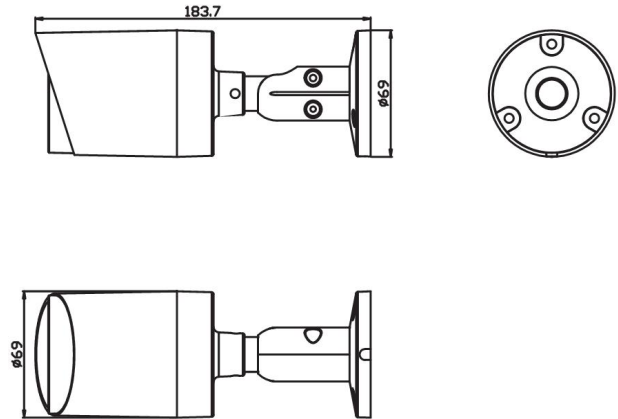

8MP PoE Bullet Camera

Model: HK-UNV-B823-(A)

Key Features

8MP, 1/2.7" CMOS sensor

8MP resolution 3840*2160@20fps Smart encoding

H.265, H.264 Smart Encoding

Smart Human body Detection

Extra-ISP technology ensures high image quality in low illumination environment

Support 9:16 Corridor Mode , Rotation 90°, ROI, Watermark

2D/3D-DNR, Slow Shutter, light control, White Balance, Defog

Built-in Mic, support Audio abnormal Detection

Smart IR, up to 30m (98ft) IR distance

IP67 protection

3-Axis

Specifications

Model	HK-UNV-B823-(A)		
Camera			
Sensor	1/2.7", 8.0 megapixel, SmartSens SC8238 CMOS		
Soc processor	SigmaStar SSC338G		
Lens	3.6mm/2.8mm		
Adjustment angle	Pan: 0° ~ 180°	Tilt: 0° ~360°	Rotate: 0° ~ 360°
Shutter	Auto/Manual, 1 ~ 1/100000s		
Min. Illumination	Color: 0.01Lux (F2.0, AGC ON) 0Lux with IR		
WDR	D- WDR		
Day/Night	IR-cut filter with auto switch (ICR)		
S/N	>52dB		
IR Range	Up to 30m (98ft) IR range		
Wavelength	850nm		
IR On/Off Control	Auto/Manual, can be turned off		
Defog	Digital Defog		
Video			
Max. Resolution	3840x 2160		
Video Compression	H.265, H.264 Smart Encoding		
H.264 code profile	Baseline profile, Main Profile		
Frame Rate	Main Stream: 20fps@8MP(3840*2160);25fps@5MP(2880*1620)/3MP(2304x1296)/1080P Sub stream: 25fps@D1/640x360/CIF		
Video Bit Rate	128 Kbps~6 Mbps		
OSD	Up to 4 OSDs		
Privacy Mask	Up to 4 areas		
ROI	Up to 8 areas		
Motion Detection	Up to 22 x 18 cells		
Audio			
Built-in Mic	Yes		
With Speaker	None		
Encored Type	G711a, G711u		
Image			
White Balance	Auto/Outdoor/Fine Tune/Sodium Lamp/Locked/Auto2		
Digital noise reduction	2D/3D DNR		
Smart IR	Support		
Flip	Normal/Vertical/Horizontal/180°,90°		
Low Shutter	Support		
Smart Illumination	Support Auto / Manual, Led ON/OFF control		
BLC	Support		
Smart			
Behavior Analysis	None		
Target Detection	Human Body Detection		