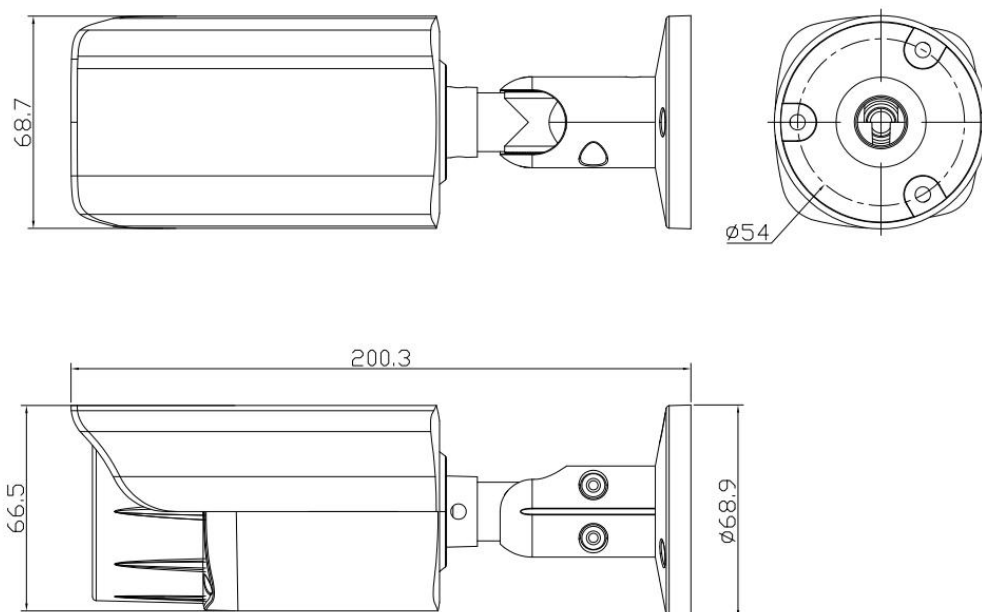

**Model: HK-UNV-B822-LED-A**

**8MP Full Color Outdoor Mini Bullet IP Camera two way audio+SD slot**

**Features:**

- 8MP, 1/2.7" CMOS sensor
- 8MP resolution 3840\*2160@20fps Smart encoding
- H.265, H.264 Smart Encoding
- Extra-ISP technology ensures high image quality in low illumination environment
- Support image flip, ROI, Watermark
- 2D/3D-DNR, Slow Shutter, light control, White Balance, Defog
- 2PCS Soft & Warm Supplemental Light,Light distance 25-30M
- HD 2.8mm F1.0 lens
- Smart Human body detection
- Two way audio, SD slot
- IP 66 waterproof

## Technical Specifications:

<b>Model</b>	<b>HK-UNV-B822-LED-A</b>
<b>Camera</b>	
Image Sensor	1/2.7" 8MP CMOS
Effective Pixels	3840x2160
Electronic Shutter	AUTO, 1/25s ~ 1/100000s
Min. Illumination	0.01Lux@F1.2(AGC ON), 0Lux IR on
Day/Night	Auto/Color/(B/W)/Timing
White Balance	Auto/Manual
AGC/BLC/HLC	Support
DNR	2D/3D DNR
Other	Multi-lines OSD, Privacy Mask, ROI, Watermark, Low Shutter, Scenes
<b>Encode</b>	
Video Standard	H.264/H.265
Video Resolution	Main Stream: 20fps@3840x2160, 30fps@5MP(2880x1620)/4MP(2560x1440)/3MP(2304x1296)/1080P Sub stream: 30fps@720P/D1/640x360/CIF Third stream: 30fps@D1/(640x360)/CIF
Video Bitrates	128 Kbps~8 Mbps
Audio Standard	G.711-u/G.711-a
<b>Leds and distance</b>	
Leds	2PCS Soft & Warm Supplemental Light
light distance	25-30 M
<b>Lens</b>	
Focal length	HD 2.8mm F1.0 true starlight lens
<b>Network Services</b>	
Protocol	HTTP(s)/IPv6/TCP/UDP/RTP/RTSP/FTP/SMTP/DDNS/DHCP/PPPoE/NTP, etc.
P2P	Yes
Web	IE, Firefox, Chrome, Edge, Safari, etc.
Media	CMS, Android, IOS
ONVIF	17.06 compatible
<b>General</b>	
Network Port	POE ,1-RJ45, 100Mbps
Power Supply	12 VDC ± 10%
Power Consumption	< 8 W
Operating Temp.	-30°C-(+60)°C, 10%-90%RH