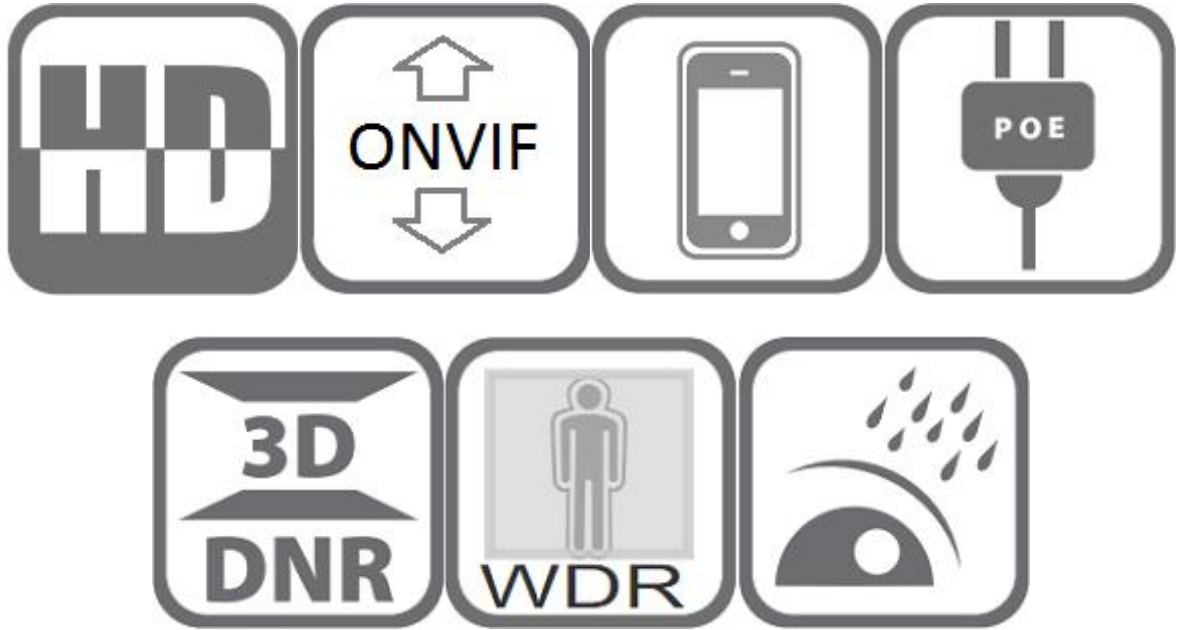

**Model: HK-UNV-B822-LED-A**

**8MP Full Color Outdoor Mini Bullet IP Camera two way audio+SD slot**

**Features:**

- 8MP, 1/2.7" CMOS sensor
- 8MP resolution 3840\*2160@20fps Smart encoding
- H.265, H.264 Smart Encoding
- Extra-ISP technology ensures high image quality in low illumination environment
- Support image flip, ROI, Watermark
- 2D/3D-DNR, Slow Shutter, light control, White Balance, Defog
- 2PCS Soft & Warm Supplemental Light,Light distance 25-30M
- HD 2.8mm F1.0 lens
- Smart Human body detection
- Two way audio, SD slot
- IP 66 waterproof

## Technical Specifications:

<b>Model</b>	<b>HK-UNV-B822-LED-A</b>
<b>Camera</b>	
Image Sensor	1/2.7" 8MP CMOS
Effective Pixels	3840x2160
Electronic Shutter	AUTO, 1/25s ~ 1/100000s
Min. Illumination	0.01Lux@F1.2(AGC ON), 0Lux IR on
Day/Night	Auto/Color/(B/W)/Timing
White Balance	Auto/Manual
AGC/BLC/HLC	Support
DNR	2D/3D DNR
Other	Multi-lines OSD, Privacy Mask, ROI, Watermark, Low Shutter, Scenes
<b>Encode</b>	
Video Standard	H.264/H.265
Video Resolution	Main Stream: 20fps@3840x2160, 30fps@5MP(2880x1620)/4MP(2560x1440)/3MP(2304x1296)/1080P Sub stream: 30fps@720P/D1/640x360/CIF Third stream: 30fps@D1/(640x360)/CIF
Video Bitrates	128 Kbps~8 Mbps
Audio Standard	G.711-u/G.711-a
<b>Leds and distance</b>	
Leds	2PCS Soft & Warm Supplemental Light
light distance	25-30 M
<b>Lens</b>	
Focal length	HD 2.8mm F1.0 true starlight lens
<b>Network Services</b>	
Protocol	HTTP(s)/IPv6/TCP/UDP/RTP/RTSP/FTP/SMTP/DDNS/DHCP/PPPoE/NTP, etc.
P2P	Yes
Web	IE, Firefox, Chrome, Edge, Safari, etc.
Media	CMS, Android, IOS
ONVIF	17.06 compatible
<b>General</b>	
Network Port	POE ,1-RJ45, 100Mbps
Power Supply	12 VDC ± 10%
Power Consumption	< 8 W
Operating Temp.	-30°C-(+60)°C, 10%-90%RH