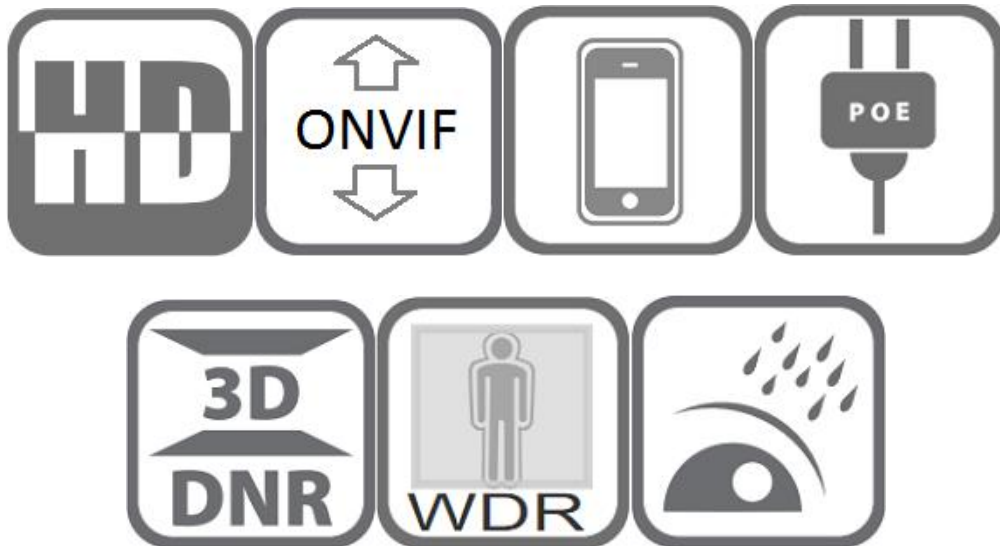

Model: HK-UNV-B562-LED-A

5MP Full Color Outdoor Bullet IP Camera

Features:

- 5MP, 1/2.7" CMOS sensor
- 5MP resolution 2880*1620@20fps Smart encoding
- H.265, H.264 Smart Encoding
- Extra-ISP technology ensures high image quality in low illumination environment
- Support image flip, ROI, Watermark
- 2D/3D-DNR, Slow Shutter, light control, White Balance, Defog
- 4PCS Soft & Warm Supplemental Light, Light distance: 30-40M
- HD 2.8mm F1.0 true starlight Lens
- Smart Human body detection

Technical Specifications:

Model	HK-UNV-B562-LED-A
Camera	
Image Sensor	1/2.7" 5MP CMOS
Effective Pixels	2880x1620
Electronic Shutter	AUTO, 1/25s ~ 1/100000s
Min. Illumination	0.01Lux@F1.2(AGC ON), 0Lux IR on
Day/Night	Auto/Color/(B/W)/Timing
White Balance	Auto/Manual
AGC/BLC/HLC	Support
DNR	2D/3D DNR
Other	Multi-lines OSD, Privacy Mask, ROI, Watermark, Low Shutter, Scenes
Encode	
Video Standard	H.264/H.265
Video Resolution	Main Stream: 25fps@5MP(2880x1620), 30fps@4MP(2560x1440)/3MP(2304x1296)/1080P Sub stream: 30fps@720P/D1/640x360/CIF Third stream: 30fps@D1/(640x360)/CIF
Video Bitrates	128 Kbps~8 Mbps
Audio Standard	G.711-u/G.711-a
Leds and distance	
Leds	4PCS Soft & Warm Supplemental Light
light distance	30-40 M
Lens	
Focal length	HD 2.8mm F1.0 starlight lens
Optional Function	
Built in Microphone optional	
Network Services	
Protocol	HTTP(s)/IPv6/TCP/UDP/RTP/RTSP/FTP/SMTP/DDNS/DHCP/PPPoE/NTP, etc.
P2P	Yes
Web	IE, Firefox, Chrome, Edge, Safari, etc.
Media	CMS, Android, IOS
ONVIF	17.06 compatible
General	
Network Port	POE ,1-RJ45, 100Mbps
Power Supply	12 VDC ± 10%
Power Consumption	< 8 W
Operating Temp.	-30°C-(+60)°C, 10%-90%RH