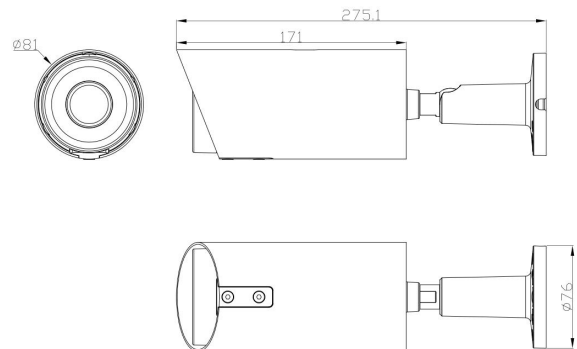

Model: HK-UNV-B562-LED-A

5MP Full Color Outdoor Bullet IP Camera

Features:

- 5MP, 1/2.7" CMOS sensor
- 5MP resolution 2880*1620@20fps Smart encoding
- H.265, H.264 Smart Encoding
- Extra-ISP technology ensures high image quality in low illumination environment
- Support image flip, ROI, Watermark
- 2D/3D-DNR, Slow Shutter, light control, White Balance, Defog
- 4PCS Soft & Warm Supplemental Light, Light distance: 30-40M
- HD 2.8mm F1.0 true starlight Lens
- Smart Human body detection

Technical Specifications:

Model	HK-UNV-B562-LED-A
Camera	
Image Sensor	1/2.7" 5MP CMOS
Effective Pixels	2880x1620
Electronic Shutter	AUTO, 1/25s ~ 1/100000s
Min. Illumination	0.01Lux@F1.2(AGC ON), 0Lux IR on
Day/Night	Auto/Color/(B/W)/Timing
White Balance	Auto/Manual
AGC/BLC/HLC	Support
DNR	2D/3D DNR
Other	Multi-lines OSD, Privacy Mask, ROI, Watermark, Low Shutter, Scenes
Encode	
Video Standard	H.264/H.265
Video Resolution	Main Stream: 25fps@5MP(2880x1620), 30fps@4MP(2560x1440)/3MP(2304x1296)/1080P Sub stream: 30fps@720P/D1/640x360/CIF Third stream: 30fps@D1/(640x360)/CIF
Video Bitrates	128 Kbps~8 Mbps
Audio Standard	G.711-u/G.711-a
Leds and distance	
Leds	4PCS Soft & Warm Supplemental Light
light distance	30-40 M
Lens	
Focal length	HD 2.8mm F1.0 starlight lens
Optional Function	
Built in Microphone optional	
Network Services	
Protocol	HTTP(s)/IPv6/TCP/UDP/RTP/RTSP/FTP/SMTP/DDNS/DHCP/PPPoE/NTP, etc.
P2P	Yes
Web	IE, Firefox, Chrome, Edge, Safari, etc.
Media	CMS, Android, IOS
ONVIF	17.06 compatible
General	
Network Port	POE ,1-RJ45, 100Mbps
Power Supply	12 VDC ± 10%
Power Consumption	< 8 W
Operating Temp.	-30°C-(+60)°C, 10%-90%RH