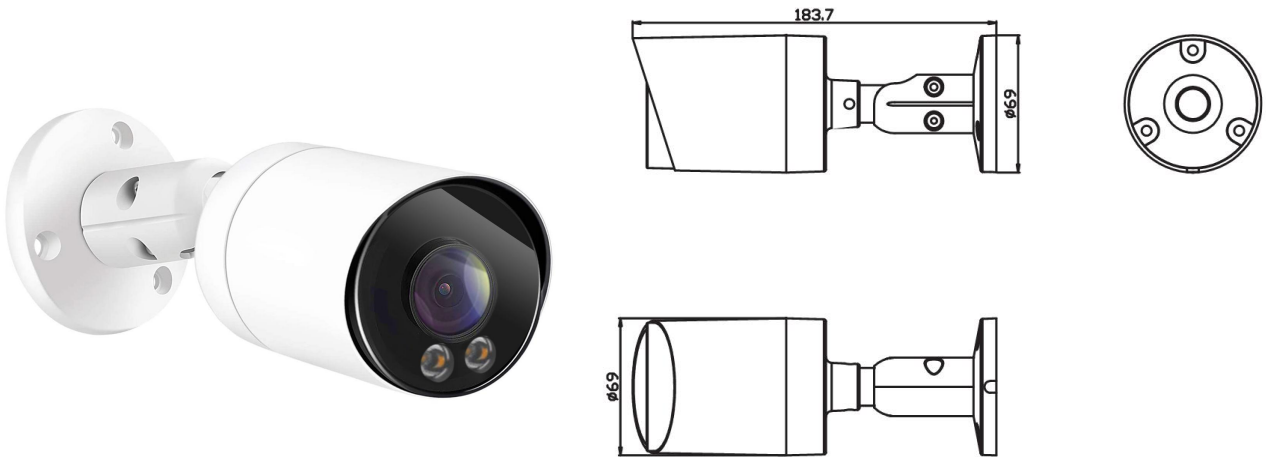

Model: HK-UNV-B542-LED-A

5MP Full Color Outdoor Mini Bullet IP Camera

Features:

- 5MP, 1/2.7" CMOS sensor
- 5MP resolution 2880*1620@25fps Smart encoding
- H.265, H.264 Smart Encoding
- Extra-ISP technology ensures high image quality in low illumination environment
- Support image flip, ROI, Watermark
- 2D/3D-DNR, Slow Shutter, light control, White Balance, Defog
- 2PCS Soft & Warm Supplemental Light, Light distance 25-30M
- HD 2.8mm F1.0 lens
- Smart Human body detection

Technical Specifications:

Model	HK-UNV-B542-LED-A
Camera	
Image Sensor	1/2.7" 5MP CMOS
Effective Pixels	2880x1620
Electronic Shutter	AUTO, 1/25s ~ 1/100000s
Min. Illumination	0.01Lux@F1.2(AGC ON), 0Lux IR on
Day/Night	Auto/Color/(B/W)/Timing
White Balance	Auto/Manual
AGC/BLC/HLC	Support
DNR	2D/3D DNR
Other	Multi-lines OSD, Privacy Mask, ROI, Watermark, Low Shutter, Scenes
Encode	
Video Standard	H.264/H.265
Video Resolution	Main Stream: 25fps@5MP(2880x1620), 30fps@4MP(2560x1440)/3MP(2304x1296)/1080P Sub stream: 30fps@720P/D1/640x360/CIF Third stream: 30fps@D1/(640x360)/CIF
Video Bitrates	128 Kbps~8 Mbps
Audio Standard	G.711-u/G.711-a
Leds and distance	
Leds	2PCS Soft & Warm Supplemental Light
light distance	25-30 M
Lens	
Focal length	HD 2.8mm F1.0 true starlight lens
Optional Function	
Built in Microphone optional	
Network Services	
Protocol	HTTP(s)/IPv6/TCP/UDP/RTP/RTSP/FTP/SMTP/DDNS/DHCP/PPPoE/NTP, etc.
P2P	Yes
Web	IE, Firefox, Chrome, Edge, Safari, etc.
Media	CMS, Android, IOS
ONVIF	17.06 compatible
General	
Network Port	POE ,1-RJ45, 100Mbps
Power Supply	12 VDC ± 10%
Power Consumption	< 5 W
Operating Temp.	-30°C-(+60)°C, 10%-90%RH