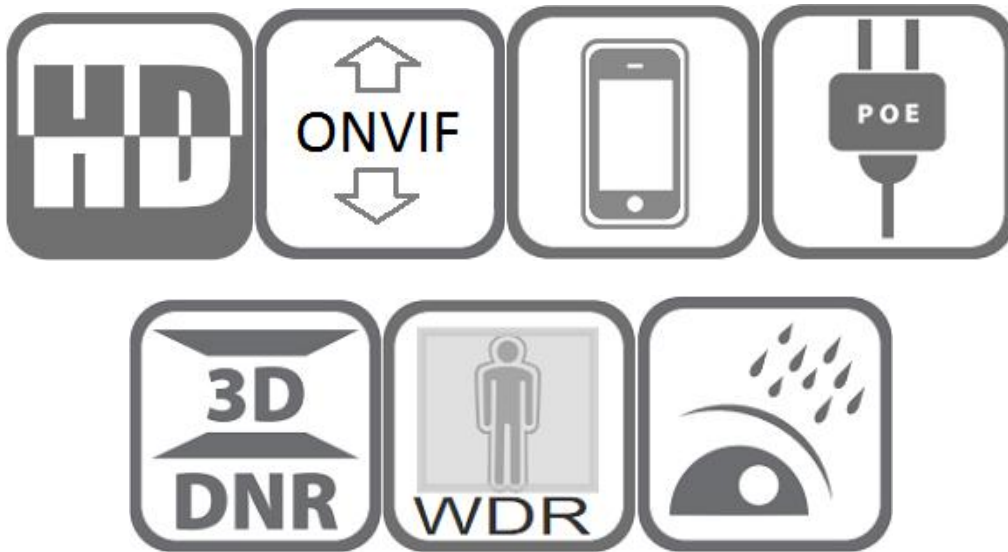

Model: HK-UNV-B542-LED-A

5MP Full Color Outdoor Mini Bullet IP Camera

Features:

- 5MP, 1/2.7" CMOS sensor
- 5MP resolution 2880*1620@25fps Smart encoding
- H.265, H.264 Smart Encoding
- Extra-ISP technology ensures high image quality in low illumination environment
- Support image flip, ROI, Watermark
- 2D/3D-DNR, Slow Shutter, light control, White Balance, Defog
- 2PCS Soft & Warm Supplemental Light, Light distance 25-30M
- HD 2.8mm F1.0 lens
- Smart Human body detection

Technical Specifications:

Model	HK-UNV-B542-LED-A
Camera	
Image Sensor	1/2.7" 5MP CMOS
Effective Pixels	2880x1620
Electronic Shutter	AUTO, 1/25s ~ 1/100000s
Min. Illumination	0.01Lux@F1.2(AGC ON), 0Lux IR on
Day/Night	Auto/Color/(B/W)/Timing
White Balance	Auto/Manual
AGC/BLC/HLC	Support
DNR	2D/3D DNR
Other	Multi-lines OSD, Privacy Mask, ROI, Watermark, Low Shutter, Scenes
Encode	
Video Standard	H.264/H.265
Video Resolution	Main Stream: 25fps@5MP(2880x1620), 30fps@4MP(2560x1440)/3MP(2304x1296)/1080P Sub stream: 30fps@720P/D1/640x360/CIF Third stream: 30fps@D1/(640x360)/CIF
Video Bitrates	128 Kbps~8 Mbps
Audio Standard	G.711-u/G.711-a
Leds and distance	
Leds	2PCS Soft & Warm Supplemental Light
light distance	25-30 M
Lens	
Focal length	HD 2.8mm F1.0 true starlight lens
Optional Function	
Built in Microphone optional	
Network Services	
Protocol	HTTP(s)/IPv6/TCP/UDP/RTP/RTSP/FTP/SMTP/DDNS/DHCP/PPPoE/NTP, etc.
P2P	Yes
Web	IE, Firefox, Chrome, Edge, Safari, etc.
Media	CMS, Android, IOS
ONVIF	17.06 compatible
General	
Network Port	POE ,1-RJ45, 100Mbps
Power Supply	12 VDC ± 10%
Power Consumption	< 5 W
Operating Temp.	-30°C-(+60)°C, 10%-90%RH