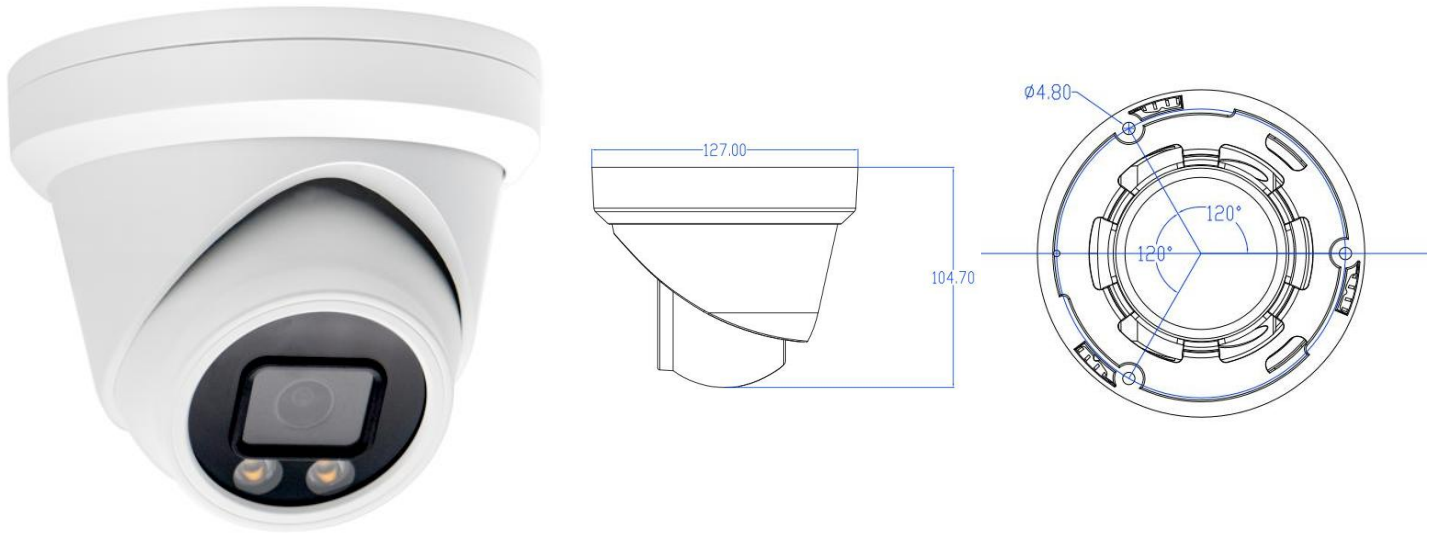

## Key Features

8MP, 1/2.7" CMOS sensor

8MP resolution 3840\*2160@20fps Smart encoding

H.265, H.264 Smart Encoding

Smart Human body detection

Extra-ISP technology ensures high image quality in low illumination environment

120dB true WDR technology enables clear image in strong light scene

Support 9:16 Corridor Mode , Rotation 90°, ROI, Watermark

2D/3D-DNR, Slow Shutter, light control, White Balance, Defog

Built-in Mic optional, support Audio abnormal Detection

2PCS Soft & Warm Supplemental Light,Light distance up to 30m (98ft)

IP67 protection, 3-Axis