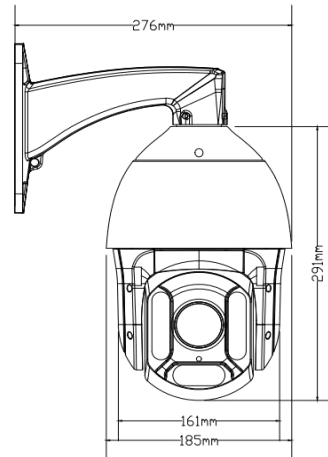

18X 5M WDR IP PTZ CAMRA HK-UNV64-CP-18X5M With Auto-Tracking

HD-IP IR PTZ SPEED DOME CAMERA

- * 5.5" Half Metal Body Construction, IP66
- * Optical 20X, Digital 16X
- * Built-in UNV Protocol, 100% Compatible with Uniview NVR
- * SMART Function Support

VIDEO	
Video Compression	Ultra 265,H.265, H.264, MJPEG
H.264 code profile	Baseline profile, Main Profile, High Profile
Frame Rate	Main Stream:2880*1620、2560*1440、2304*1296、1920*1080、1280*720、720*576 (D1)、640*360
	Sub Stream:1280*720、720*576 (D1)、640*360
	Third Stream:720*576 (D1)、640*360、704*288 (2CIF)、352*288 (CIF)
HLC	Supported
BLC	Supported
EIS	Supported
Privacy Mask	Up to 8 areas
ROI	Up to 8 areas
Motion Detection	Up to 4 areas
SMART	
Ordinary event	Motion detection, occlusion detection, sound detection, alarm input, alarm output
Software	
APP	Guard Viewer
CMS	Guard Station
Storage	
Edge Storage	Micro SD, up to 256 GB
Network Storage	ANR
Network	
Protocols	IPv4, IGMP, ICMP, ARP, TCP, UDP, DHCP, PPPoE, RTP, RTSP, RTCP, DNS, DDNS, NTP, FTP, UPnP, HTTP, HTTPS, SMTP, 802.1x, SNMP,TLS,SSL
Compatible Integration	ONVIF(Profile S, Profile G, Profile T), API,Built-in UNV Protocol, 100% Compatible with Uniview NVR
Network	1 RJ45 10M/100M Base-TX Ethernet
General	
Power consumption	9W/25W(IR_LED ON)
Power supply	DC 12V/4A
POE	Support POE power supply (POE IEEE802.3at 30W)
Temperature	-40℃~+60℃
Installation	Wall /Corner/Pole/Pendant installation
Net weight	5kg
Size	Product size 350×229mm, Packing size 235*235*460mm
Protection Level:	IP66 standard (outdoor dome)
	TVS lightning protection, surge protection and voltage transient protection