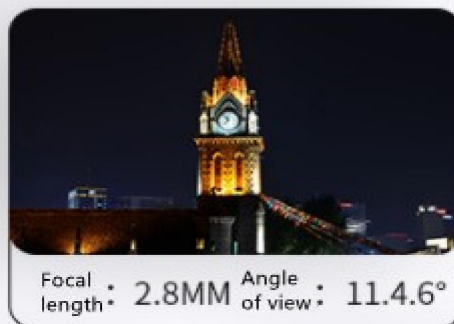

# Multi-focal length optional

Dual seal handling supports waterproof and dustproof

Easy to handle rain and snow weather indoors and outdoors

<b>Lens size</b>	2.8mm	4mm	6mm
<b>Surveillance Angle</b>	114.6°	89.1°	54.4°
<b>Identification Distance</b>	4M	7M	13M