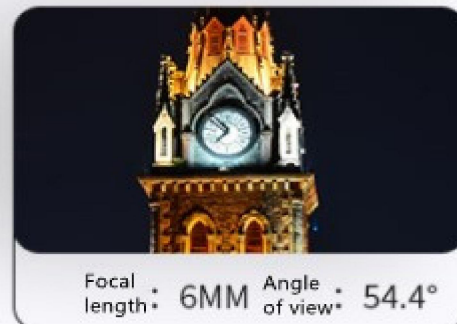

# Multi-focal length optional

Dual seal handling supports waterproof and dustproof

Easy to handle rain and snow weather indoors and outdoors

<b>Lens size</b>	2.8mm	4mm	6mm
<b>Surveillance Angle</b>	114.6°	89.1°	54.4°
<b>Identification Distance</b>	4M	7M	13M