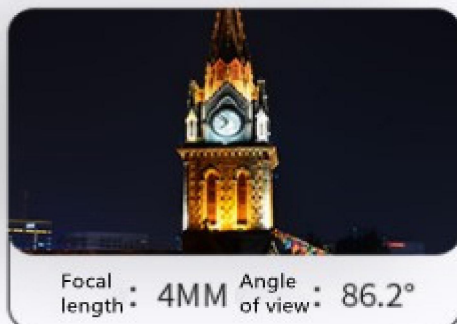

# Multi-focal length optional

Dual seal handling supports waterproof and dustproof

Easy to handle rain and snow weather indoors and outdoors

<b>Lens size</b>	2.8mm	4mm	6mm
<b>Surveillance Angle</b>	114.6°	89.1°	54.4°
<b>Identification Distance</b>	4M	7M	13M