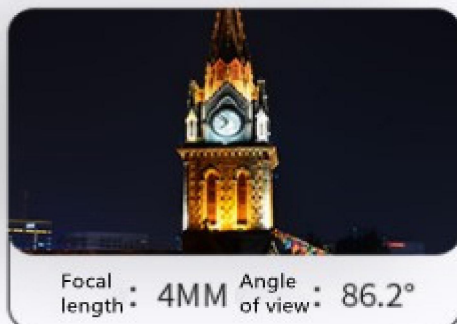

Dual seal handling supports waterproof and dustproof

Easy to handle rain and snow weather indoors and outdoors

| | | | |
|--------------------------------|--------|-------|-------|
| Lens size | 2.8mm | 4mm | 6mm |
| Surveillance Angle | 114.6° | 89.1° | 54.4° |
| Identification Distance | 4M | 7M | 13M |