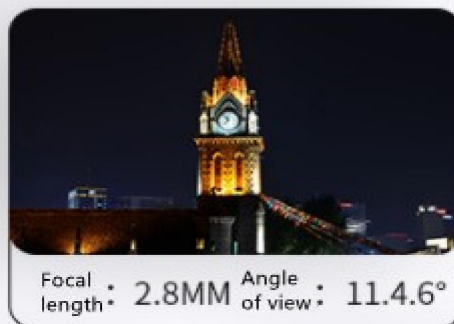

Dual seal handling supports waterproof and dustproof

Easy to handle rain and snow weather indoors and outdoors

| | | | |
|--------------------------------|--------|-------|-------|
| Lens size | 2.8mm | 4mm | 6mm |
| Surveillance Angle | 114.6° | 89.1° | 54.4° |
| Identification Distance | 4M | 7M | 13M |