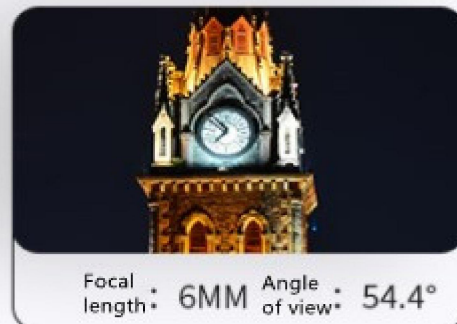

Dual seal handling supports waterproof and dustproof

Easy to handle rain and snow weather indoors and outdoors

| | | | |
|--------------------------------|--------|-------|-------|
| Lens size | 2.8mm | 4mm | 6mm |
| Surveillance Angle | 114.6° | 89.1° | 54.4° |
| Identification Distance | 4M | 7M | 13M |