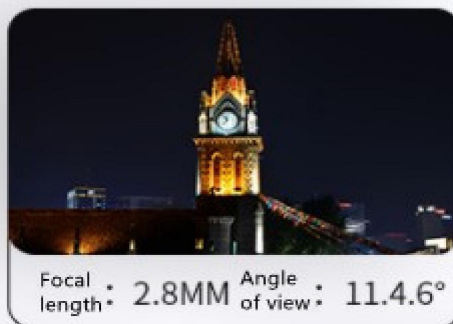

# Multi-focal length optional

Dual seal handling supports waterproof and dustproof

Easy to handle rain and snow weather indoors and outdoors

<b>Lens size</b>	2.8mm	4mm	6mm
<b>Surveillance Angle</b>	114.6°	89.1°	54.4°
<b>Identification Distance</b>	4M	7M	13M