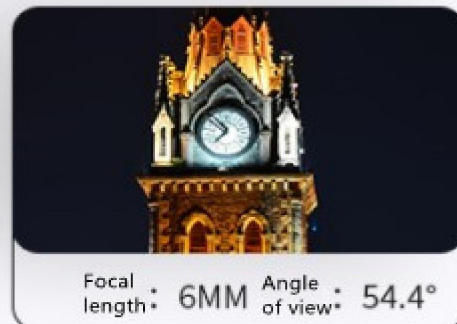

# Multi-focal length optional

Dual seal handling supports waterproof and dustproof

Easy to handle rain and snow weather indoors and outdoors

<b>Lens size</b>	2.8mm	4mm	6mm
<b>Surveillance Angle</b>	114.6°	89.1°	54.4°
<b>Identification Distance</b>	4M	7M	13M