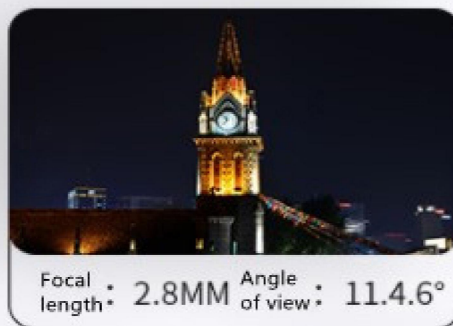

Dual seal handling supports waterproof and dustproof

Easy to handle rain and snow weather indoors and outdoors

Lens size	2.8mm	4mm	6mm
Surveillance Angle	114.6°	89.1°	54.4°
Identification Distance	4M	7M	13M