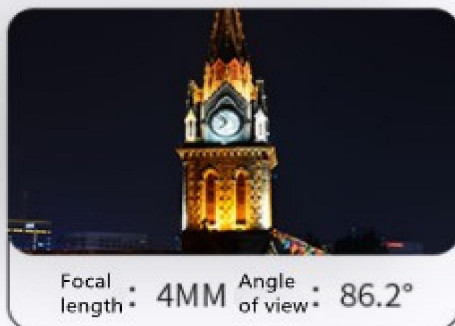

Dual seal handling supports waterproof and dustproof

Easy to handle rain and snow weather indoors and outdoors

Lens size	2.8mm	4mm	6mm
Surveillance Angle	114.6°	89.1°	54.4°
Identification Distance	4M	7M	13M