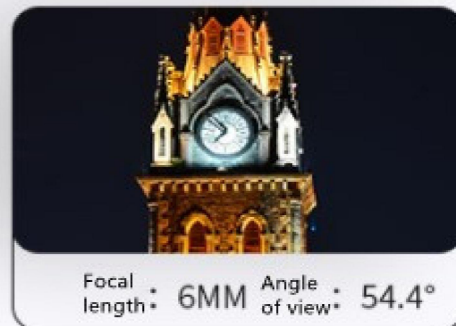

Dual seal handling supports waterproof and dustproof

Easy to handle rain and snow weather indoors and outdoors

Lens size	2.8mm	4mm	6mm
Surveillance Angle	114.6°	89.1°	54.4°
Identification Distance	4M	7M	13M