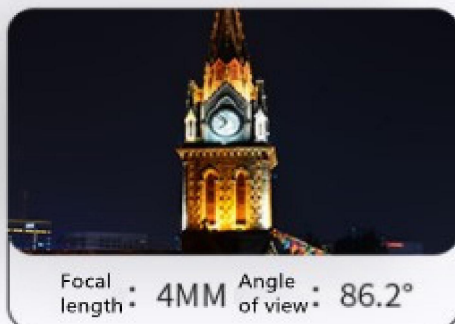

# Multi-focal length optional

Dual seal handling supports waterproof and dustproof

Easy to handle rain and snow weather indoors and outdoors

Lens size	2.8mm	4mm	6mm
Surveillance Angle	114.6°	89.1°	54.4°
Identification Distance	4M	7M	13M