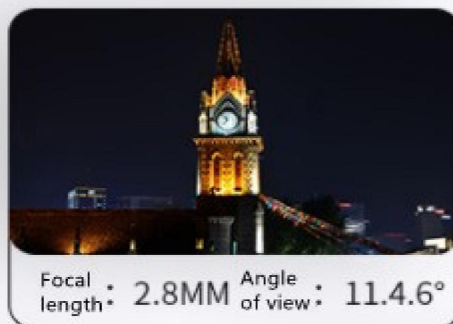

# Multi-focal length optional

Dual seal handling supports waterproof and dustproof

Easy to handle rain and snow weather indoors and outdoors

Lens size	2.8mm	4mm	6mm
Surveillance Angle	114.6°	89.1°	54.4°
Identification Distance	4M	7M	13M