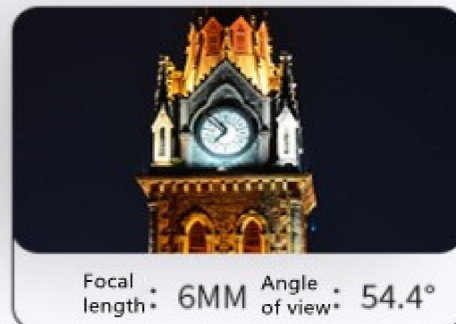

# Multi-focal length optional

Dual seal handling supports waterproof and dustproof

Easy to handle rain and snow weather indoors and outdoors

Lens size	2.8mm	4mm	6mm
Surveillance Angle	114.6°	89.1°	54.4°
Identification Distance	4M	7M	13M