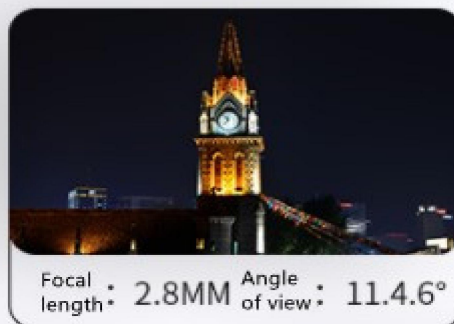

Dual seal handling supports waterproof and dustproof

Easy to handle rain and snow weather indoors and outdoors

Lens size	2.8mm	4mm	6mm
Surveillance Angle	114.6°	89.1°	54.4°
Identification Distance	4M	7M	13M