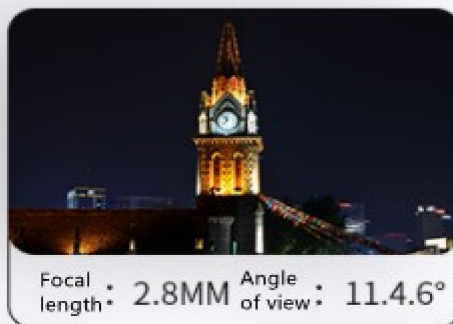

Dual seal handling supports waterproof and dustproof

Easy to handle rain and snow weather indoors and outdoors

Lens size	2.8mm	4mm	6mm
Surveillance Angle	114.6°	89.1°	54.4°
Identification Distance	4M	7M	13M