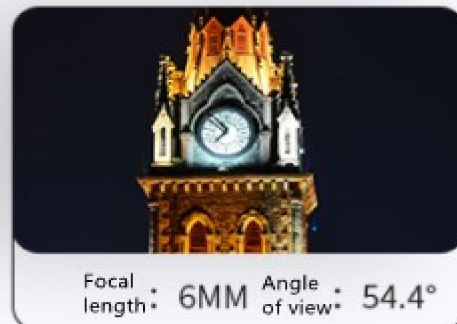

Dual seal handling supports waterproof and dustproof

Easy to handle rain and snow weather indoors and outdoors

Lens size	2.8mm	4mm	6mm
Surveillance Angle	114.6°	89.1°	54.4°
Identification Distance	4M	7M	13M