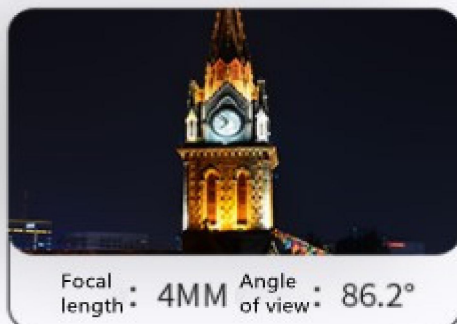

Dual seal handling supports waterproof and dustproof

Easy to handle rain and snow weather indoors and outdoors

Lens size	2.8mm	4mm	6mm
Surveillance Angle	114.6°	89.1°	54.4°
Identification Distance	4M	7M	13M