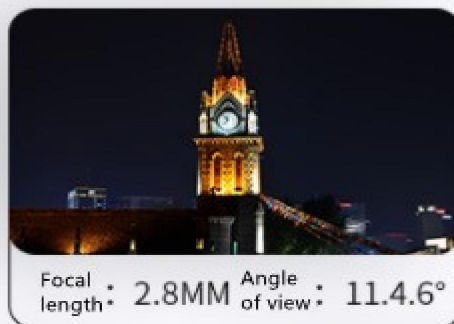

# Multi-focal length optional

Dual seal handling supports waterproof and dustproof

Easy to handle rain and snow weather indoors and outdoors

Lens size	2.8mm	4mm	6mm
Surveillance Angle	114.6°	89.1°	54.4°
Identification Distance	4M	7M	13M