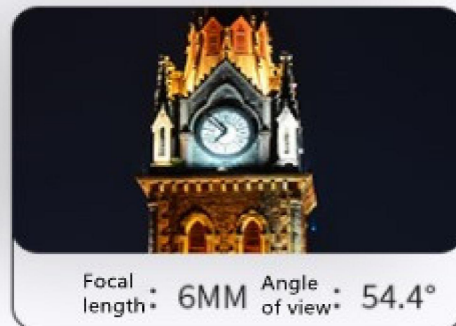

# Multi-focal length optional

Dual seal handling supports waterproof and dustproof

Easy to handle rain and snow weather indoors and outdoors

Lens size	2.8mm	4mm	6mm
Surveillance Angle	114.6°	89.1°	54.4°
Identification Distance	4M	7M	13M