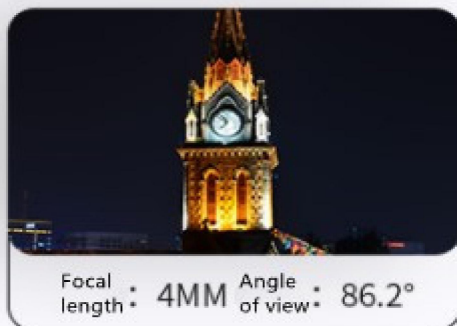

# Multi-focal length optional

Dual seal handling supports waterproof and dustproof

Easy to handle rain and snow weather indoors and outdoors

Lens size	2.8mm	4mm	6mm
Surveillance Angle	114.6°	89.1°	54.4°
Identification Distance	4M	7M	13M