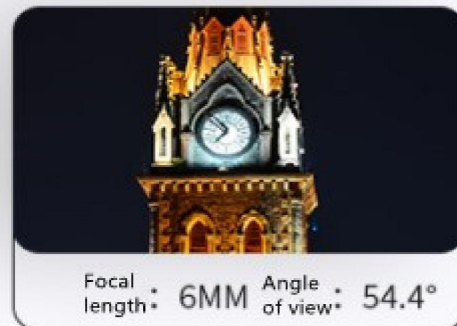

# Multi-focal length optional

Dual seal handling supports waterproof and dustproof

Easy to handle rain and snow weather indoors and outdoors

Lens size	2.8mm	4mm	6mm
Surveillance Angle	114.6°	89.1°	54.4°
Identification Distance	4M	7M	13M