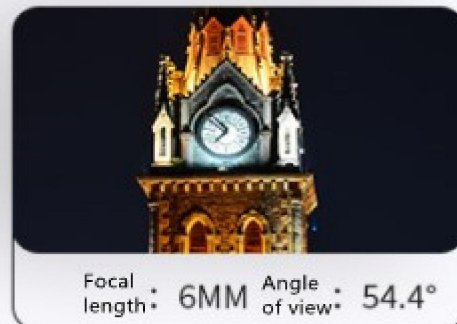

# Multi-focal length optional

Dual seal handling supports waterproof and dustproof

Easy to handle rain and snow weather indoors and outdoors

Lens size	2.8mm	4mm	6mm
Surveillance Angle	114.6°	89.1°	54.4°
Identification Distance	4M	7M	13M