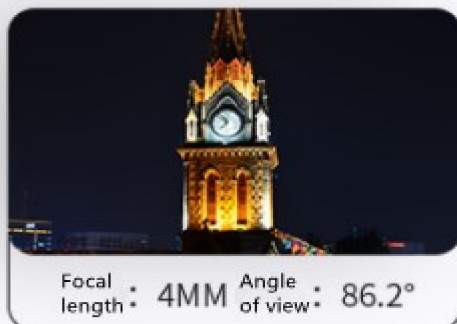

# Multi-focal length optional

Dual seal handling supports waterproof and dustproof

Easy to handle rain and snow weather indoors and outdoors

Lens size	2.8mm	4mm	6mm
Surveillance Angle	114.6°	89.1°	54.4°
Identification Distance	4M	7M	13M