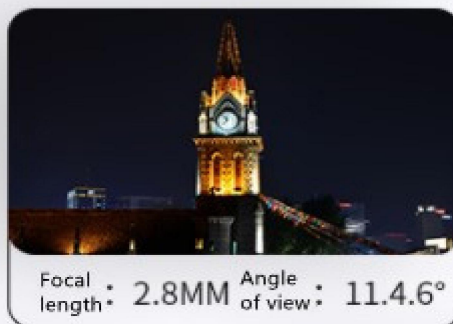

# Multi-focal length optional

Dual seal handling supports waterproof and dustproof

Easy to handle rain and snow weather indoors and outdoors

Lens size	2.8mm	4mm	6mm
Surveillance Angle	114.6°	89.1°	54.4°
Identification Distance	4M	7M	13M