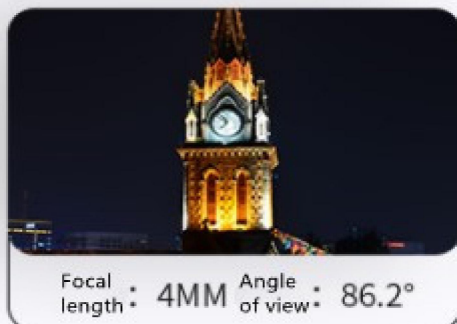

# Multi-focal length optional

Dual seal handling supports waterproof and dustproof

Easy to handle rain and snow weather indoors and outdoors

Lens size	2.8mm	4mm	6mm
Surveillance Angle	114.6°	89.1°	54.4°
Identification Distance	4M	7M	13M