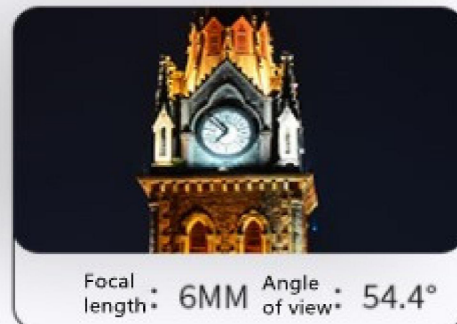

# Multi-focal length optional

Dual seal handling supports waterproof and dustproof

Easy to handle rain and snow weather indoors and outdoors

Lens size	2.8mm	4mm	6mm
Surveillance Angle	114.6°	89.1°	54.4°
Identification Distance	4M	7M	13M