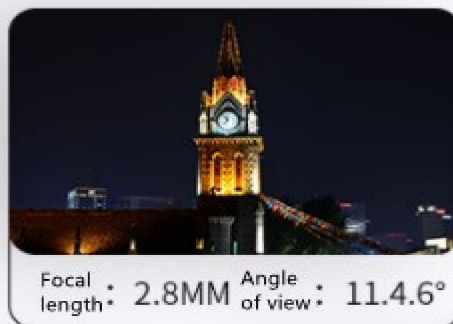

# Multi-focal length optional

Dual seal handling supports waterproof and dustproof

Easy to handle rain and snow weather indoors and outdoors

|                         |        |       |       |
|-------------------------|--------|-------|-------|
| Lens size               | 2.8mm  | 4mm   | 6mm   |
| Surveillance Angle      | 114.6° | 89.1° | 54.4° |
| Identification Distance | 4M     | 7M    | 13M   |