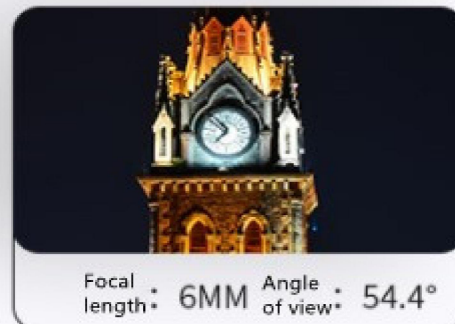

# Multi-focal length optional

Dual seal handling supports waterproof and dustproof

Easy to handle rain and snow weather indoors and outdoors

|                         |        |       |       |
|-------------------------|--------|-------|-------|
| Lens size               | 2.8mm  | 4mm   | 6mm   |
| Surveillance Angle      | 114.6° | 89.1° | 54.4° |
| Identification Distance | 4M     | 7M    | 13M   |