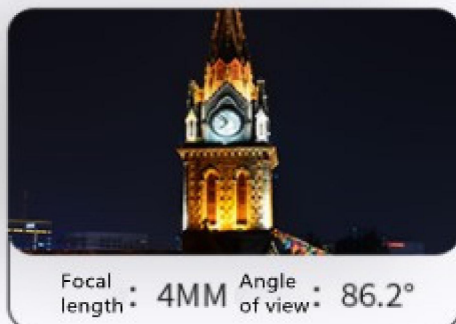

# Multi-focal length optional

Dual seal handling supports waterproof and dustproof

Easy to handle rain and snow weather indoors and outdoors

|                         |        |       |       |
|-------------------------|--------|-------|-------|
| Lens size               | 2.8mm  | 4mm   | 6mm   |
| Surveillance Angle      | 114.6° | 89.1° | 54.4° |
| Identification Distance | 4M     | 7M    | 13M   |