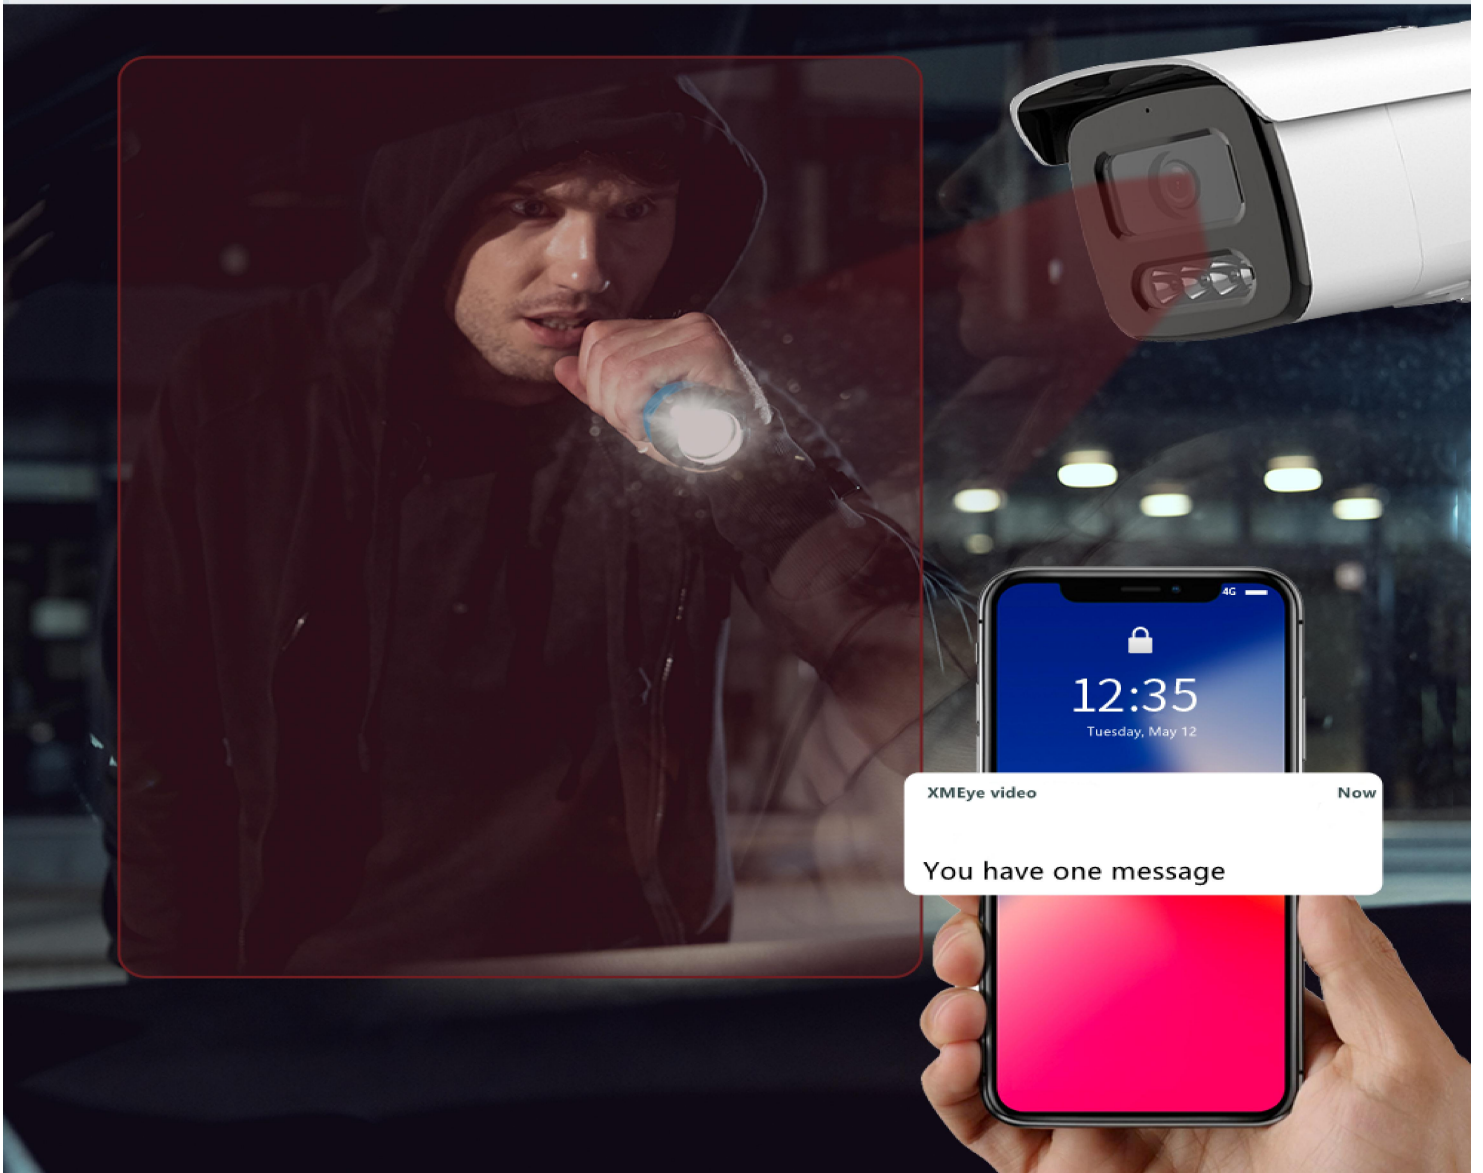

Infrared night vision

Strobe Light and Audio

Two Way Audio

Cell phone remote

30 meters infrared

Water and dust proof

Install portable

Intelligent alert depth learning algorithm

Support for regional intrusion detection, cross-border detection, to break through the warning line warning of the target, and push to the mobile phone alert.

Application scenario

Can Be widely used in warehouses, schools, shops, community entrances and exits and other places.

Warehouse

School

Shops

Access to the compound

Motion Detection, real-time push alerts

Open XMEYE APP SMART Mobile Detection Function,
once an abnormal break-in, real-time push alert.

Cell phone remote

Multi-terminal support for MOBILE/TABLET/PC

Monitor your home from time to time

Multi-focal length optional

Dual seal handling supports waterproof and dustproof

Easy to handle rain and snow weather indoors and outdoors

Lens size	2.8mm	4mm	6mm
Surveillance Angle	114.6°	89.1°	54.4°
Identification Distance	4M	7M	13M