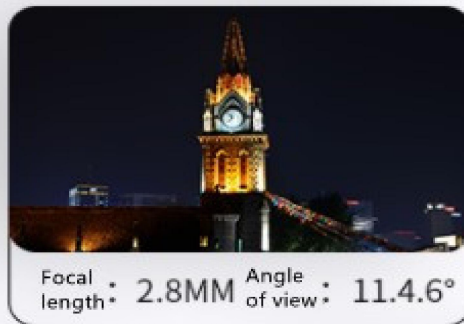

Monitor your home from time to time

Multi-focal length optional

Dual seal handling supports waterproof and dustproof

Easy to handle rain and snow weather indoors and outdoors

Lens size	2.8mm	4mm	6mm
Surveillance Angle	114.6°	89.1°	54.4°
Identification Distance	4M	7M	13M

Dimensions