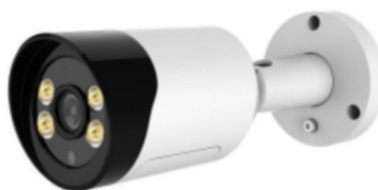

More features (support for customization)

More products (optional)