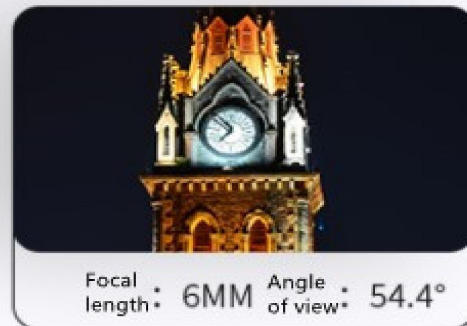

Monitor your home from time to time

Multi-focal length optional

Dual seal handling supports waterproof and dustproof

Easy to handle rain and snow weather indoors and outdoors

Lens size	2.8mm	4mm	6mm
Surveillance Angle	114.6°	89.1°	54.4°
Identification Distance	4M	7M	13M

Dimensions