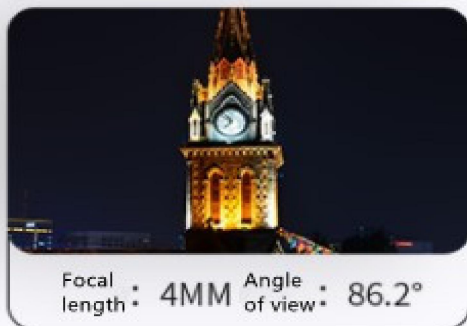

Monitor your home from time to time

Multi-focal length optional

Dual seal handling supports waterproof and dustproof

Easy to handle rain and snow weather indoors and outdoors

Lens size	2.8mm	4mm	6mm
Surveillance Angle	114.6°	89.1°	54.4°
Identification Distance	4M	7M	13M

Dimensions