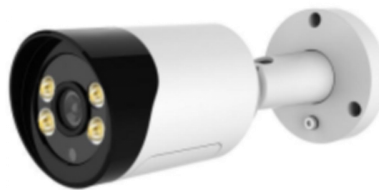

More features (support for customization)

More products (optional)