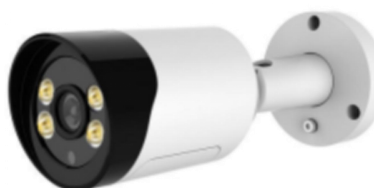

Cell phone remote

Multi-terminal support for MOBILE/TABLET/PC

Monitor your home from time to time

Multi-focal length optional

Dual seal handling supports waterproof and dustproof

Easy to handle rain and snow weather indoors and outdoors

Lens size	2.8mm	4mm	6mm
Surveillance Angle	114.6°	89.1°	54.4°
Identification Distance	4M	7M	13M

More features (support for customization)

Built in Microphone

Two Way Audio

POE

WLAN

SD

More products (optional)