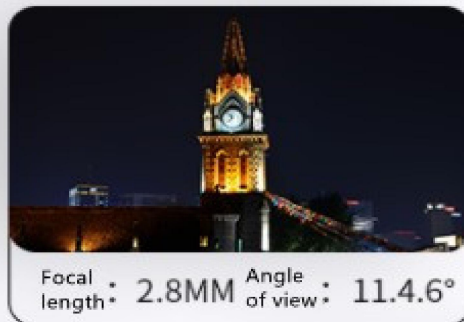

Lens size	2.8mm	4mm	6mm
Surveillance Angle	114.6°	89.1°	54.4°
Identification Distance	4M	7M	13M

More features (support for customization)

Built in Microphone

Two Way Audio

POE

WLAN

SD

More products (optional)

Dimensions