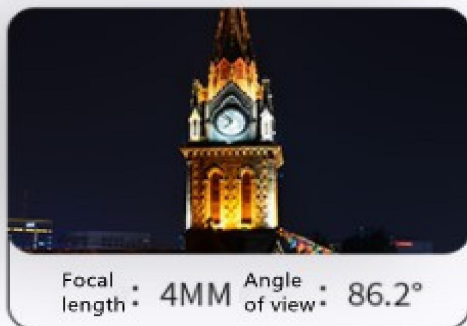

Lens size	2.8mm	4mm	6mm
Surveillance Angle	114.6°	89.1°	54.4°
Identification Distance	4M	7M	13M

More features (support for customization)

Built in Microphone

Two Way Audio

POE

WLAN

SD

More products (optional)

Dimensions