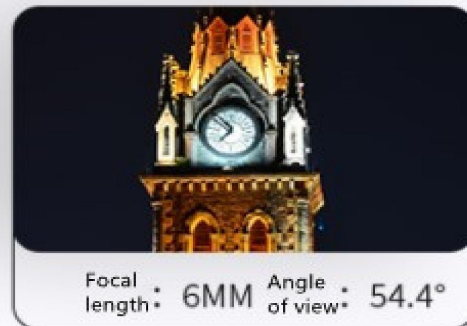

Cell phone remote

Multi-terminal support for MOBILE/TABLET/PC

Monitor your home from time to time

Multi-focal length optional

Dual seal handling supports waterproof and dustproof

Easy to handle rain and snow weather indoors and outdoors

Lens size	2.8mm	4mm	6mm
Surveillance Angle	114.6°	89.1°	54.4°
Identification Distance	4M	7M	13M

More features (support for customization)

Built in Microphone

Two Way Audio

POE

WLAN

SD

More products (optional)

Dimensions