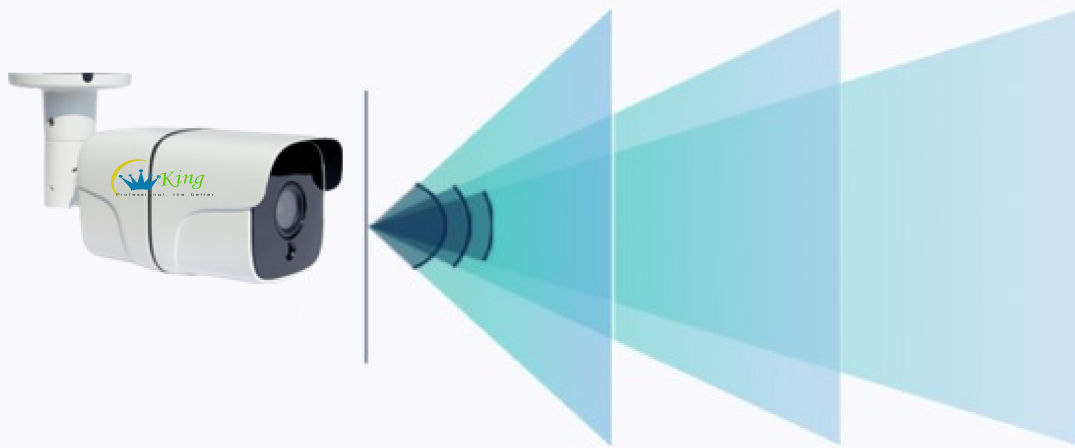

# Cell phone remote

Multi-terminal support for MOBILE/TABLET/PC

Monitor your home from time to time

# Multi-focal length optional

Dual seal handling supports waterproof and dustproof

Easy to handle rain and snow weather indoors and outdoors

<b>Lens size</b>	2.8mm	4mm	6mm
<b>Surveillance Angle</b>	114.6°	89.1°	54.4°
<b>Identification Distance</b>	4M	7M	13M